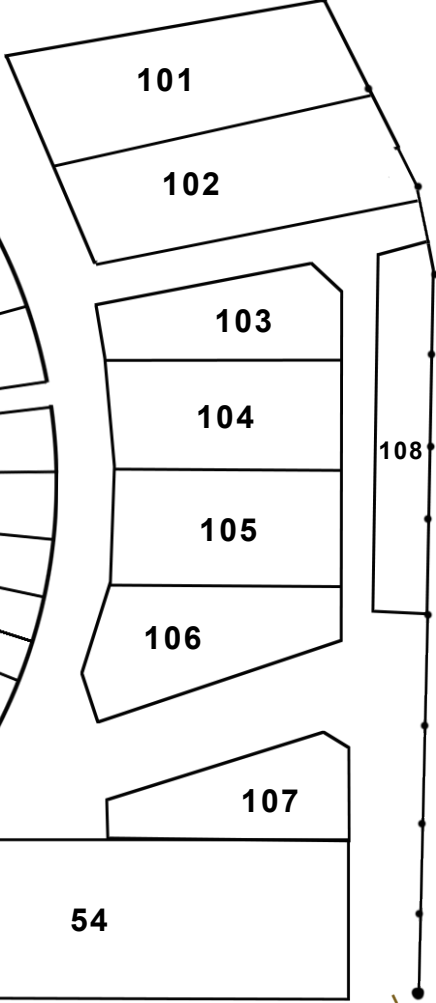

Sun River Gardens Plot Plan 2022

OUT OF BOUNDS
- unstable slope

- 79
- 78
- 77
- 76
- 75
- 74
- 73
- 72
- 71

○ ○ Compost

Orchard

Parking Lot

- A
- B
- C
- D
- E
- F

- G
- H
- I
- J

Compost
○ ○

Not to scale

Oct 2021

Philips Rd