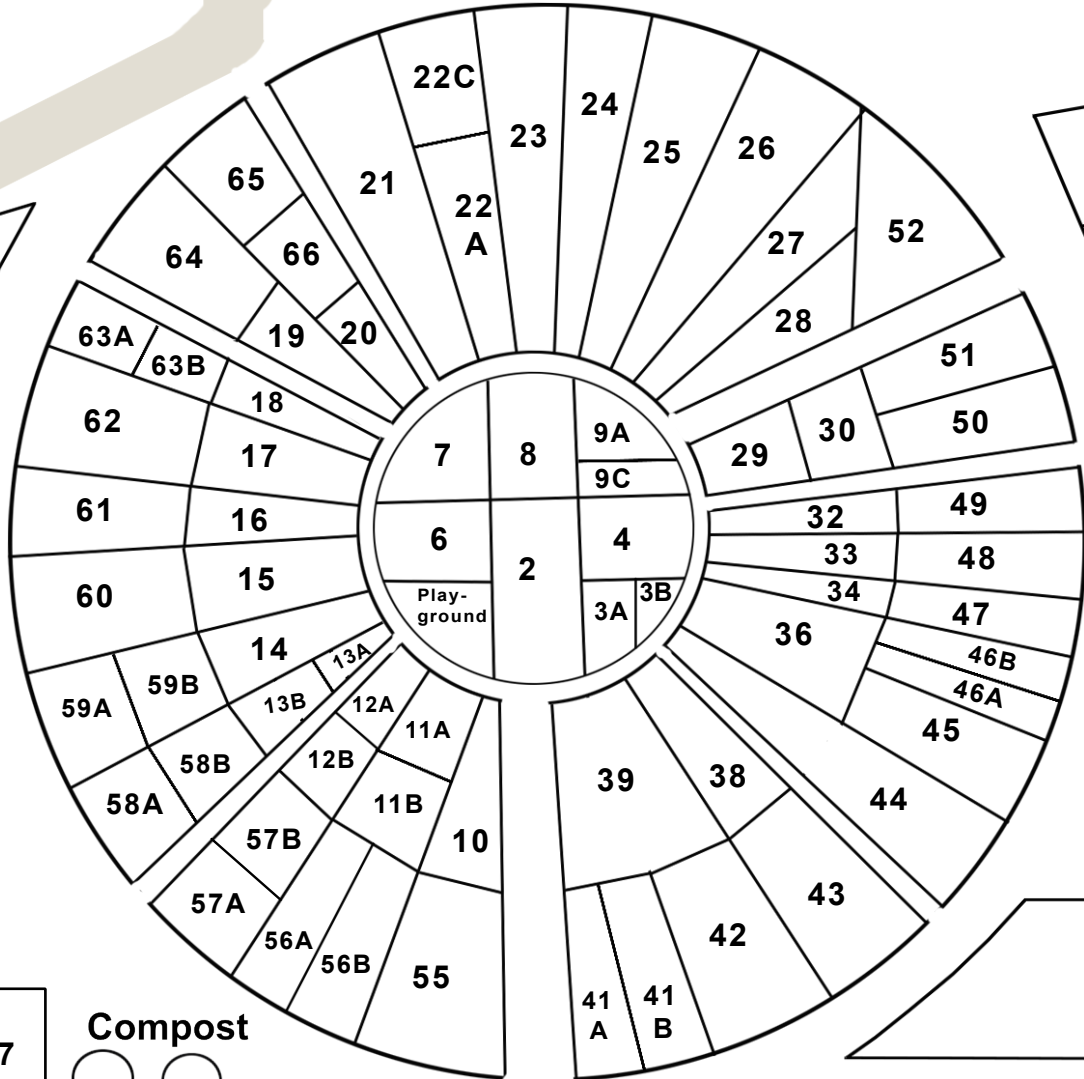

Sun River Gardens Plot Plan 2022

OUT OF BOUNDS
- unstable slope

- 79
- 78
- 77
- 76
- 75
- 74
- 73
- 72
- 71

○ ○ Compost

Orchard

Parking Lot

- A
- B
- C
- D
- E
- F

- G
- H
- I
- J

Compost
○ ○

Not to scale

Oct 2021

Philips Rd